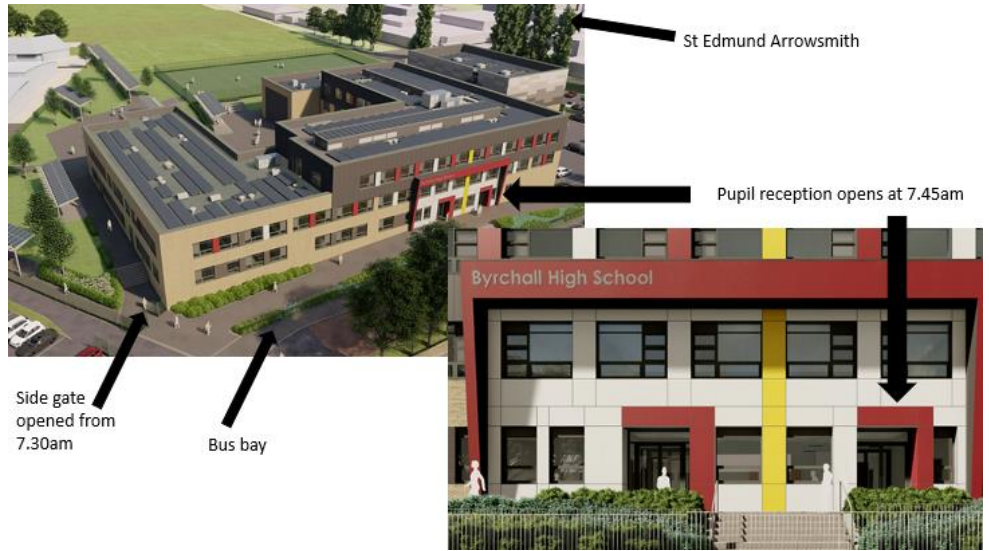

BYRCHALL HIGH SCHOOL

NEW SCHOOL NEW START NEW YOU!

MORNING ENTRANCE TO SCHOOL

7.30 am: you can enter school via the side gate and go to the restaurant, LRC or outside spaces.

7.45 am: pupil reception opens so you can enter school through here or the side gate.

8.30 am: the side gate will be closed and you enter through the pupil reception.

You may be asked to line up along the building so you can enter if there are lots of pupils. This is so we can get everyone in safely.