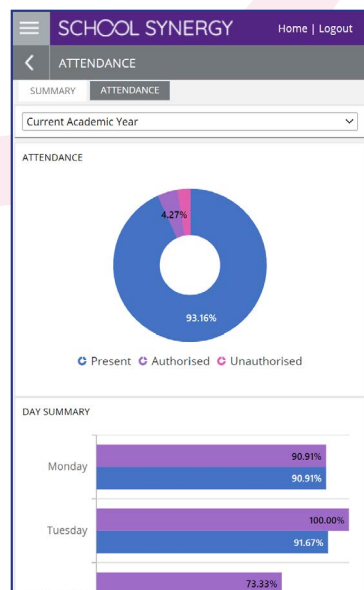

### Timetable

Check your classes, teacher and room number

### Homework

View what Homework has been set and when it is due

### Attendance

View a summary of your attendance or detailed view for each day