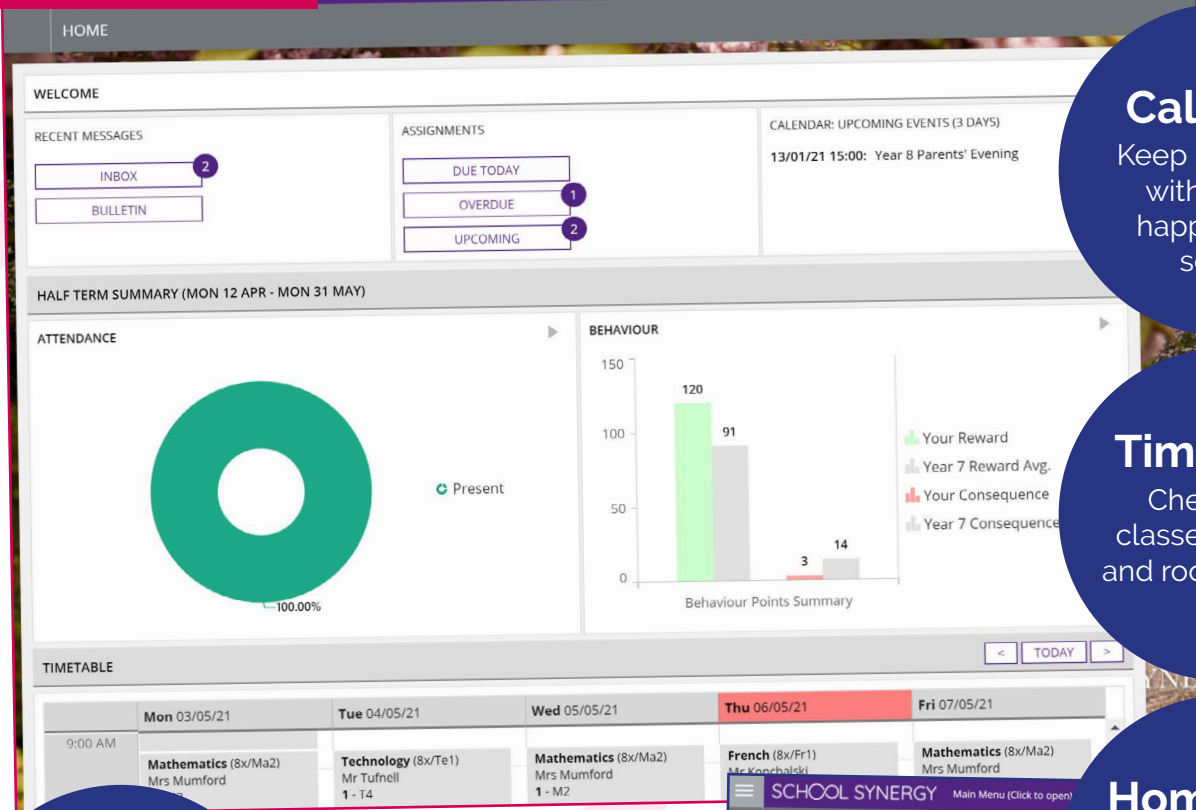

School Synergy is the tool that school uses to monitor and support students. This information is shared with you using the Student Portal.

Access from anywhere!

Your Homepage